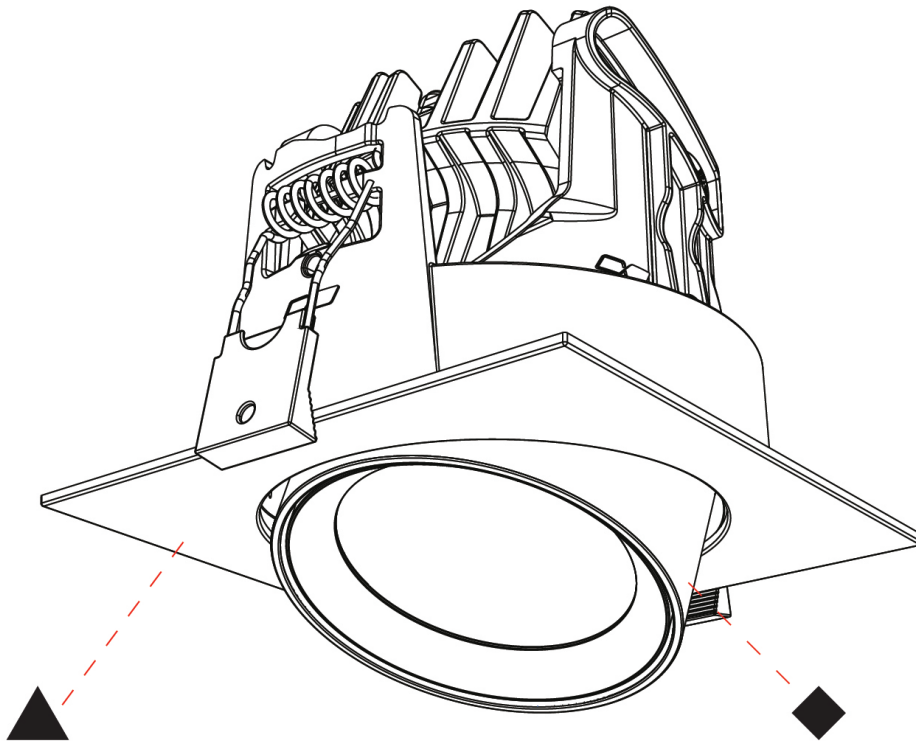

CENTRIQ SQUARE ADJUSTABLE RECESSED

A35984-

PROJECT

TYPE

SPECIFIER

QUANTITY

DATE

A