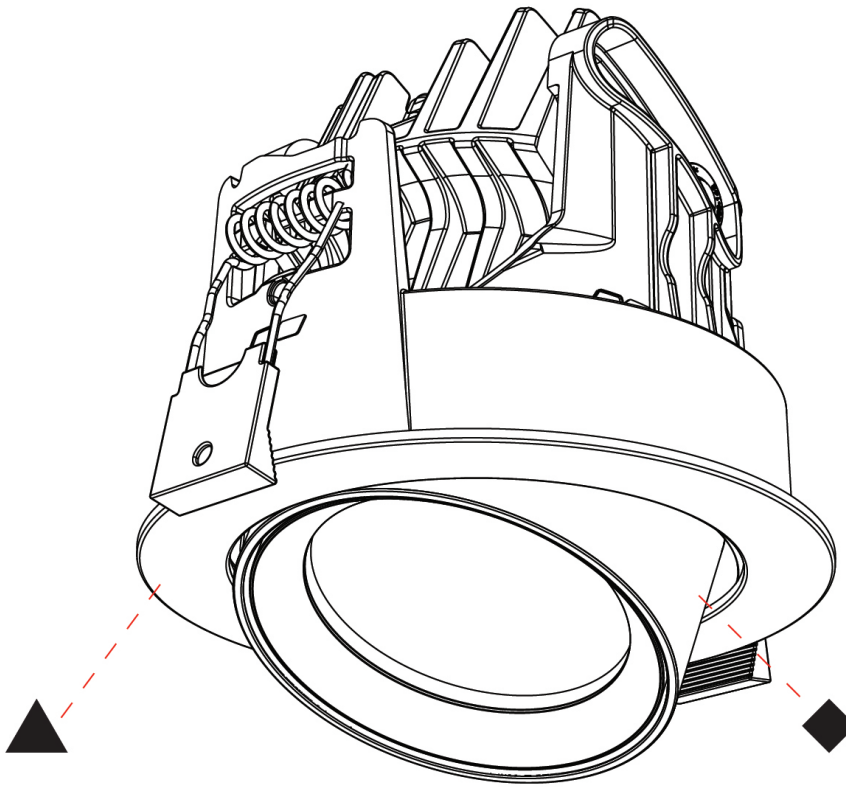

CENTRIQ ROUND ADJUSTABLE RECESSED

A35976-

PROJECT	_____
TYPE	_____
SPECIFIER	_____
QUANTITY	_____
DATE	_____