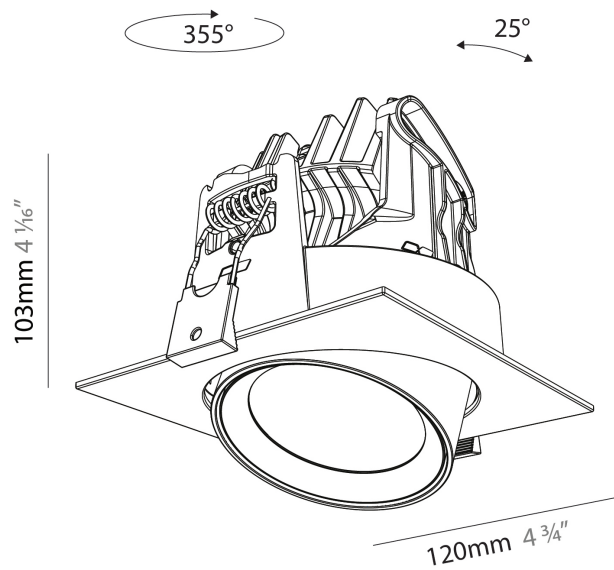

PHYSICAL

Shape: Cylinder
Diameter (mm): 120
Diameter (in): 4 3/4
Length (mm): 120
Length (in): 4 3/4
Height (mm): 105
Height (in): 4 1/8
Min. Recessing Depth (mm): 120
Min. Recessing Depth (in): 4 3/4
Light Distribution: Adjustable / Direct
Weight (kg): 0.665
Diffuser: Lens Pack - No Lens / Opal / Linear Spread Lens / Honeycomb / Spread Lens
Fixture Finish: SSR / BKV / CWI / CRY / HAB / LAG / UFT / ITA / RUA / RUR / MIC / FTG / MYG / TWT / LOD / PUS / FRO / FUP / KIA / POP / BLS / SPG / MEY / GOH / GUM / CHC / COM / ABZ / JAG / OBR / MOS / ROR
Fixture Material: Aluminum
Cut-out Measurements: Dia. 112mm / 4 7/16"

ELECTRICAL

Lamp Type: LED (Zhaga Standard)
Input Wattage (W): 34
Total Output Wattage (W): 30.9
Dimming: Tri-Mode (Non-Dimming and Phase Dimming (120Vac only) and 0-10V Dimming)
Driver Included: Yes
Driver Location: Recessed Housing
Driver Type: Constant Current - Universal
Driver Class: Class 2
Input Voltage (V): 120 - 277
Constant Current (MA): 900

LED

Color Temperature (°K): 2700 / 3000 / 3500 / 4000
Max. Delivered Lumen (lm): 2434 / 2534 / 2643 / 2768
Nominal Lumen (lm): 2788 / 2903 / 3027 / 3170
CRI: >90 CRI
Lamp Life (hrs): 50000

OPTICAL

Reflector°: 24 / 36 / 54
Adjustability: Rotational 350° / Tilt 25°

RATINGS AND CERTIFICATIONS

Certified By: CSA Certified to UL and CSA Standards
IP rating: IP20