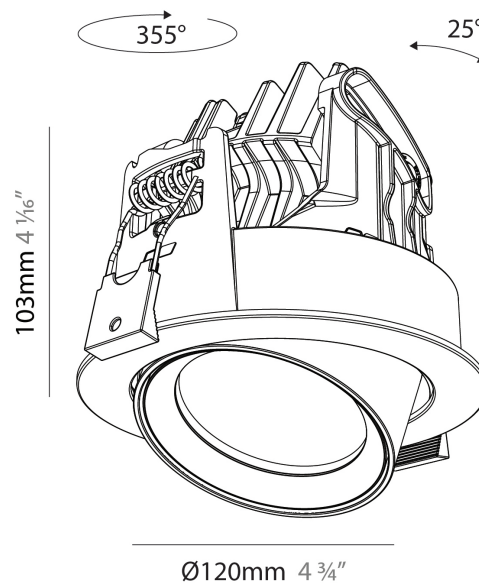

Series: Centriq
Subseries: Centriq Round Adjustable
Brand: Prolicht
Division: Architectural
Mounting Type: Recessed
Mounting Location: Ceiling
Subcategory: Spots

PHYSICAL

Shape: Cylinder
Diameter (mm): 120
Diameter (in): 4 3/4
Height (mm): 105
Height (in): 4 1/8
Min. Recessing Depth (mm): 120
Min. Recessing Depth (in): 4 3/4
Light Distribution: Adjustable / Direct
Weight (kg): 0.651
Diffuser: Lens Pack - No Lens / Opal / Linear Spread Lens / Honeycomb / Spread Lens
Fixture Finish: SSR / BKV / CWI / CRY / HAB / LAG / UFT / ITA / RUA / RUR / MIC / FTG / MYG / TWT / LOD / PUS / FRO / FUP / KIA / POP / BLS / SPG / MEY / GOH / GUM / CHC / COM / ABZ / JAG / OBR / MOS / ROR
Fixture Material: Aluminum
Cut-out Measurements: Dia. 112mm / 4 7/16"

ELECTRICAL

Lamp Type: LED (Zhaga Standard)
Input Wattage (W): 34
Total Output Wattage (W): 30.9
Dimming: Tri-Mode (Non-Dimming and Phase Dimming (120Vac only) and 0-10V Dimming)
Driver Included: Yes
Driver Location: Recessed Housing
Driver Type: Constant Current - Universal
Driver Class: Class 2
Input Voltage (V): 120 - 277
Constant Current (MA): 900

LED

Color Temperature (*K): 2700 / 3000 / 3500 / 4000
Max. Delivered Lumen (lm): 3148 / 3355 / 3406 / 3524
Nominal Lumen (lm): 3921 / 4177 / 4242 / 4389
CRI: >90 CRI
Lamp Life (hrs): 50000

OPTICAL

Reflector°: 24 / 36 / 54
Adjustability: Rotational 350° / Tilt 25°

RATINGS AND CERTIFICATIONS

Certified By: Certified for North American Standards
IP rating: IP20